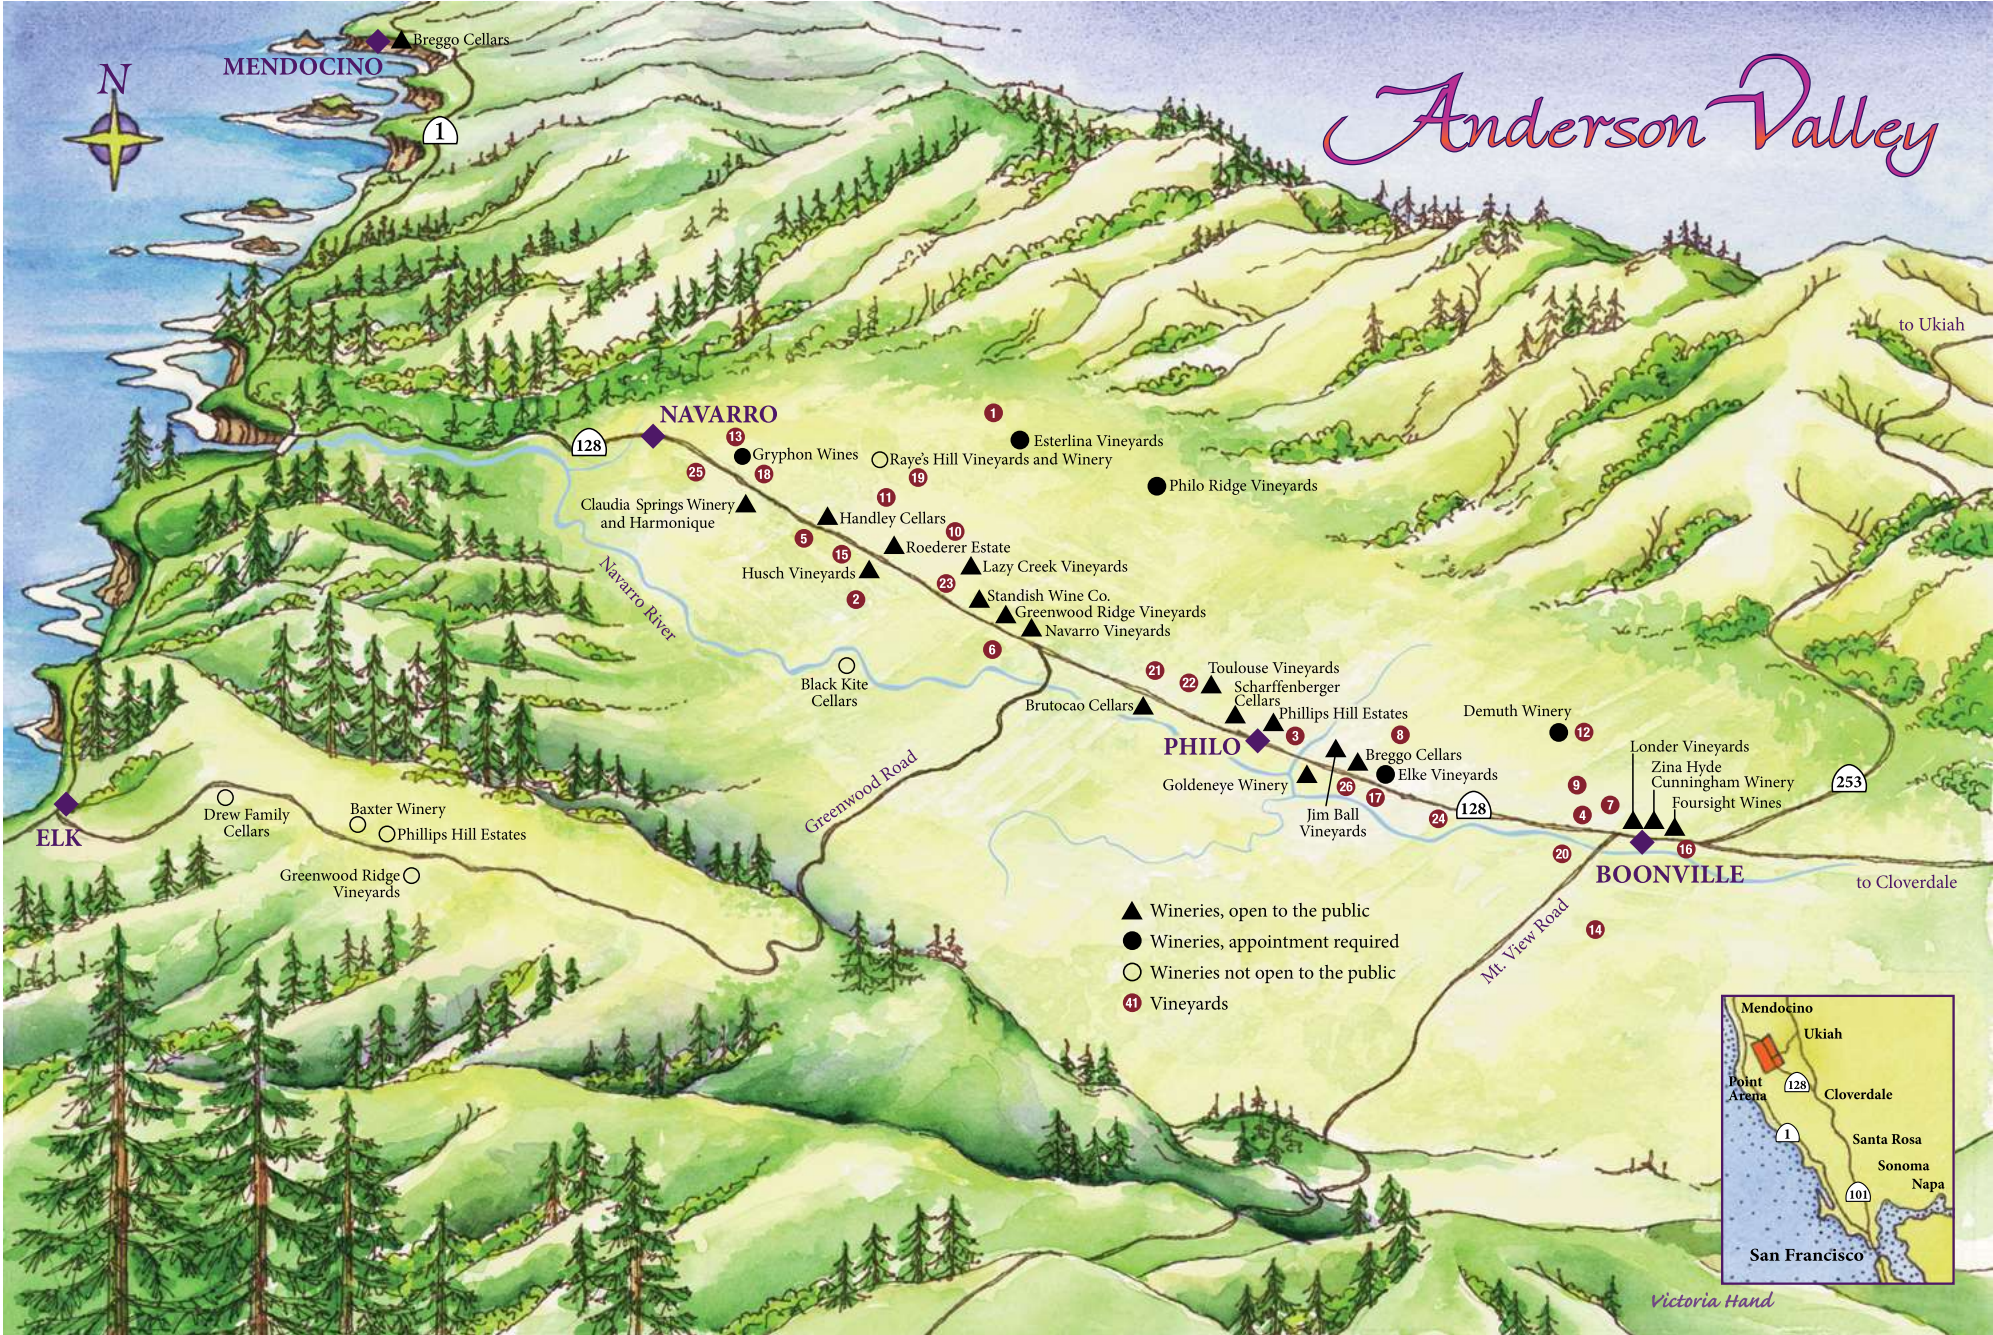

Anderson Valley

Victoria Hand